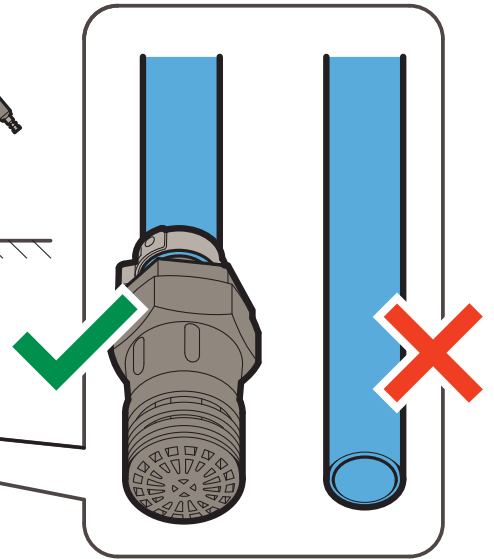

12

GENTLE NOZZLE

ROUGH NOZZLE

PATIO CLEANER

13

14

C

1