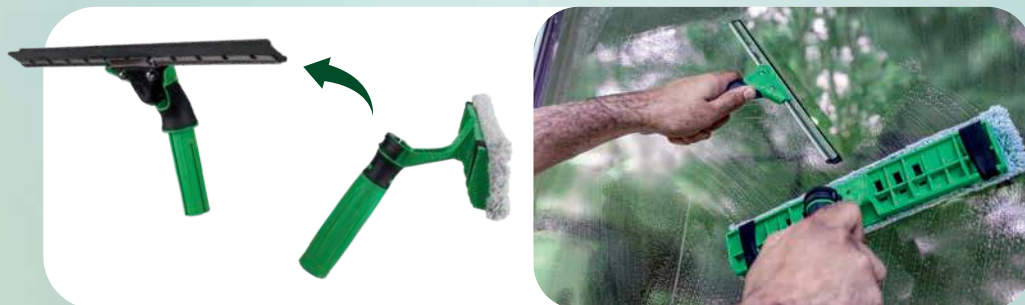

CURVED HEAD

- Effective: ensures greatest contact with glass surface
- Stable: Hooks & Loops holder for VisaVersa® Pro Pad

ErgoTec® XL HANDLE

- Ergonomic: handle designed for fatigue-free working
- Safe: keep a firm grip with wet hands thanks to 2K surface
- Won't twist and fall off telescopic poles thanks to ErgoTec® safety cone

S-CHANNEL WITH PRO SQUEEGEE RUBBER SOFT

- Superior quality: robust stainless steel
- Practical: variable position, easy-to-change rubber
- Effective: thorough drying thanks to sharp edges
- Fast: glides easily and quickly

QUICK RELEASE THANKS TO OPTIMISED S-SPRING

- Quick: easy-to-change rubber and channel

LOCKING CLIP

- Open: for squeegee removal
- Closed: choose between two squeegee positions

Wash... turn over... squeegee... DONE!

QUICK & SAFE:
ideal for use with telescopic poles

THE VisaVersa® Pro OPENS UP BRAND NEW OPTIONS

The **VisaVersa® Pro** washer and squeegee can be detached from each other and used separately.

Experienced users can use the **VisaVersa® Pro** to wash windows and squeegee them in one simultaneous movement.